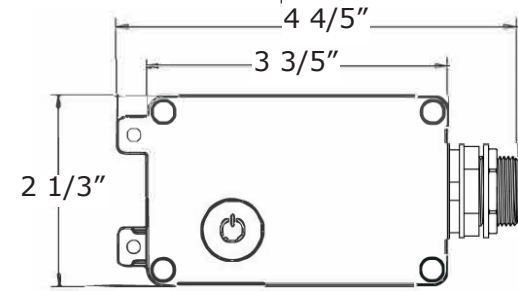

2 1/3" H x 1 2/5" D x 4 4/5" W

The smart lighting control module allows you to control the light easily via mobile applications (Westgate Smart Phone App) and innovative speakers from Amazon and Google as long as the Internet and Bluetooth are available. This device supports any 0-10V lighting fixture. IP65 weatherproof is suitable for outdoor use. Turn light on/off, Dim, or schedule dimming/on-off from anywhere. one unit can be wired to multiple fixtures for a maximum 1000W.