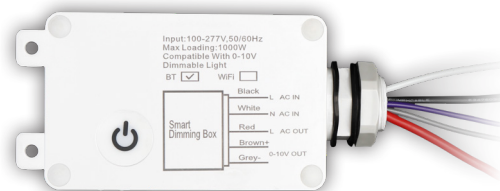

WEC SERIES OUTDOOR LIGHTING

WEC-MOD-010V-WIFI
SMART LIGHTING CONTROL MODULE 1000W 0-10V WIFI
IP65 - DIM/ON-OFF/SCHEDULE

Customer Name: _____

Project Name: _____

Note: _____ Type: _____

The smart lighting control module allows you to control the light easily via mobile applications (Westgate Smart Phone App) and innovative speakers from Amazon and Google as long as the Internet and Bluetooth are available. This device supports any 0-10V lighting fixture. IP65 weatherproof is suitable for outdoor use. Turn light on/off, Dim, or schedule dimming/on-off from anywhere. one unit can be wired to multiple fixtures for a maximum 1000W.

Features

- Compatible with Westgate Smart App, Amazon Alexa, Amazon Echo, Google Home. Connects via WIFI
- 1/2" NPT Threaded Connector
- 5-Year Warranty
- IP65, Suitable for Wet Location

Technical Specifications

Electrical:

- Voltage: 120-277V AC 60Hz
- Wattage: 1000W
- Dimmable: 0-10V
- WiFi Bandwidth: 2.5GHz
- WiFi Connection Range: up to 150 feet (46 m) indoors and 300 feet (92 m) outdoors

Applications:

- Storage rooms
- Offices
- Conference rooms
- Retail
- Reception Areas
- Hallways
- Education Facilities

Mechanical:

- 1/2" NPT Threaded Connector
- 5-year Warranty
- IP65, Suitable for Wet Location

Other Views:

Front View