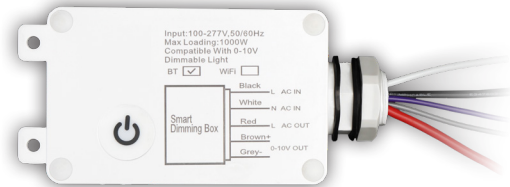

2 1/3" H x 1 2/5" D x 4 4/5" W

The smart lighting control module allows you to control the light easily via mobile applications (Westgate Smart Phone App) and innovative speakers from Amazon and Google as long as the Internet and Bluetooth are available. This device supports any 0-10V lighting fixture. IP65 weatherproof is suitable for outdoor use. Turn light on/off, Dim, or schedule dimming/on-off from anywhere. one unit can be wired to multiple fixtures for a maximum 1000W.

# Sample Ordering

Model    Style    Dimming    Connection Type  
WEC - MOD - 010V - WIFI

**Accessories:**

Blank = No Option For Accessories  
 WEC-MOD-WIFI-RC = WG SMART REMOTE CONTROL COMPATIBLE WITH WIFI LIGHTING MODULES

**ACCESSORIES (NOT INCLUDED)**

WEC-MOD-WIFI-RC  
 (WORKS WITH WIFI MODULES ONLY)  
 not with BLUETOOTH module or switches

**Example:**

- 1. WEC-MOD-010V-WIFI (For WG SMART LIGHTING CONTROL MODULE 1000W 0-10V WIFI IP65)
- 2. WEC-MOD-010V-WIFI (For WG SMART LIGHTING CONTROL MODULE 1000W 0-10V WIFI IP65)  
 WEC-MOD-WIFI-RC (WG SMART REMOTE CONTROL COMPATIBLE WITH WIFI LIGHTING MODULES)

**Other Model:** WEC-MOD-010V-BT

Side View

Front View

**Westgate Smart**  
 Download the Smart life App