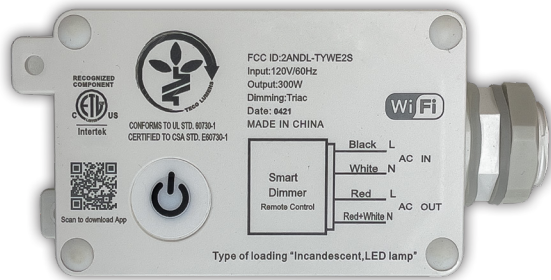

# WEC SERIES OUTDOOR LIGHTING

**WEC-MOD-010V-WIFI**  
SMART LIGHTING CONTROL MODULE 1000W 0-10V WIFI  
IP65 - DIM/ON-OFF/SCHEDULE

Customer Name: \_\_\_\_\_

Project Name: \_\_\_\_\_

Note: \_\_\_\_\_ Type: \_\_\_\_\_

2 1/3" H x 1 2/5" D x 4 4/5" W

The smart lighting control module allows you to control the light easily via mobile applications (Westgate Smart Phone App) and innovative speakers from Amazon and Google as long as the Internet and Bluetooth are available. This device supports any 0-10V lighting fixture. IP65 weatherproof is suitable for outdoor use. Turn light on/off, Dim, or schedule dimming/on-off from anywhere. one unit can be wired to multiple fixtures for a maximum 1000W.

## Features

- Compatible with Westgate Smart App, Amazon Alexa, Amazon Echo, Google Home. Connects via WIFI
- 1/2" NPT Threaded Connector
- 5-Year Warranty
- IP65, Suitable for Wet Location

### Other Views:

Side View

Front View

**Performance Table:** WEC-MOD-010V-WIFI

MODEL NO.	Wattage	Voltage
WEC-MOD-010V-WIFI	1000W	120~277V