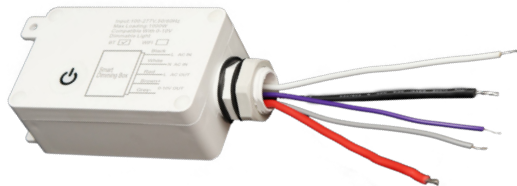

# Sample Ordering

Model    Style    Dimming    Connection Type  
WEC - MOD - 010V - WIFI

**Accessories:**

Blank = No Option For Accessories  
 WEC-MOD-WIFI-RC = WG SMART REMOTE CONTROL COMPATIBLE WITH WIFI LIGHTING MODULES

**ACCESSORIES (NOT INCLUDED)**

WEC-MOD-WIFI-RC  
 (WORKS WITH WIFI MODULES ONLY)  
 not with BLUETOOTH module or switches

**Example:**

- 1. WEC-MOD-010V-WIFI (For WG SMART LIGHTING CONTROL MODULE 1000W 0-10V WIFI IP65)
- 2. WEC-MOD-010V-WIFI (For WG SMART LIGHTING CONTROL MODULE 1000W 0-10V WIFI IP65)  
 WEC-MOD-WIFI-RC (WG SMART REMOTE CONTROL COMPATIBLE WITH WIFI LIGHTING MODULES)

**Other Model:** WEC-MOD-010V-BT

Side View

Front View

**Westgate Smart**  
 Download the Smart life App