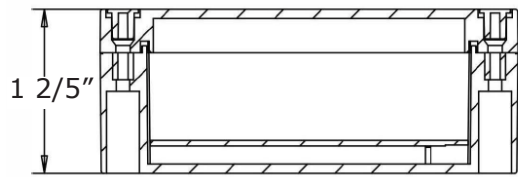

2 1/3" H x 1 2/5" D x 4 4/5" W

The smart lighting control module allows you to control the light easily via mobile applications (Westgate Smart Phone App) and innovative speakers from Amazon and Google as long as the Internet and Bluetooth are available. This device supports any 0-10V lighting fixture. IP65 weatherproof is suitable for outdoor use. Turn light on/off, Dim, or schedule dimming/on-off from anywhere. one unit can be wired to multiple fixtures for a maximum 1000W.